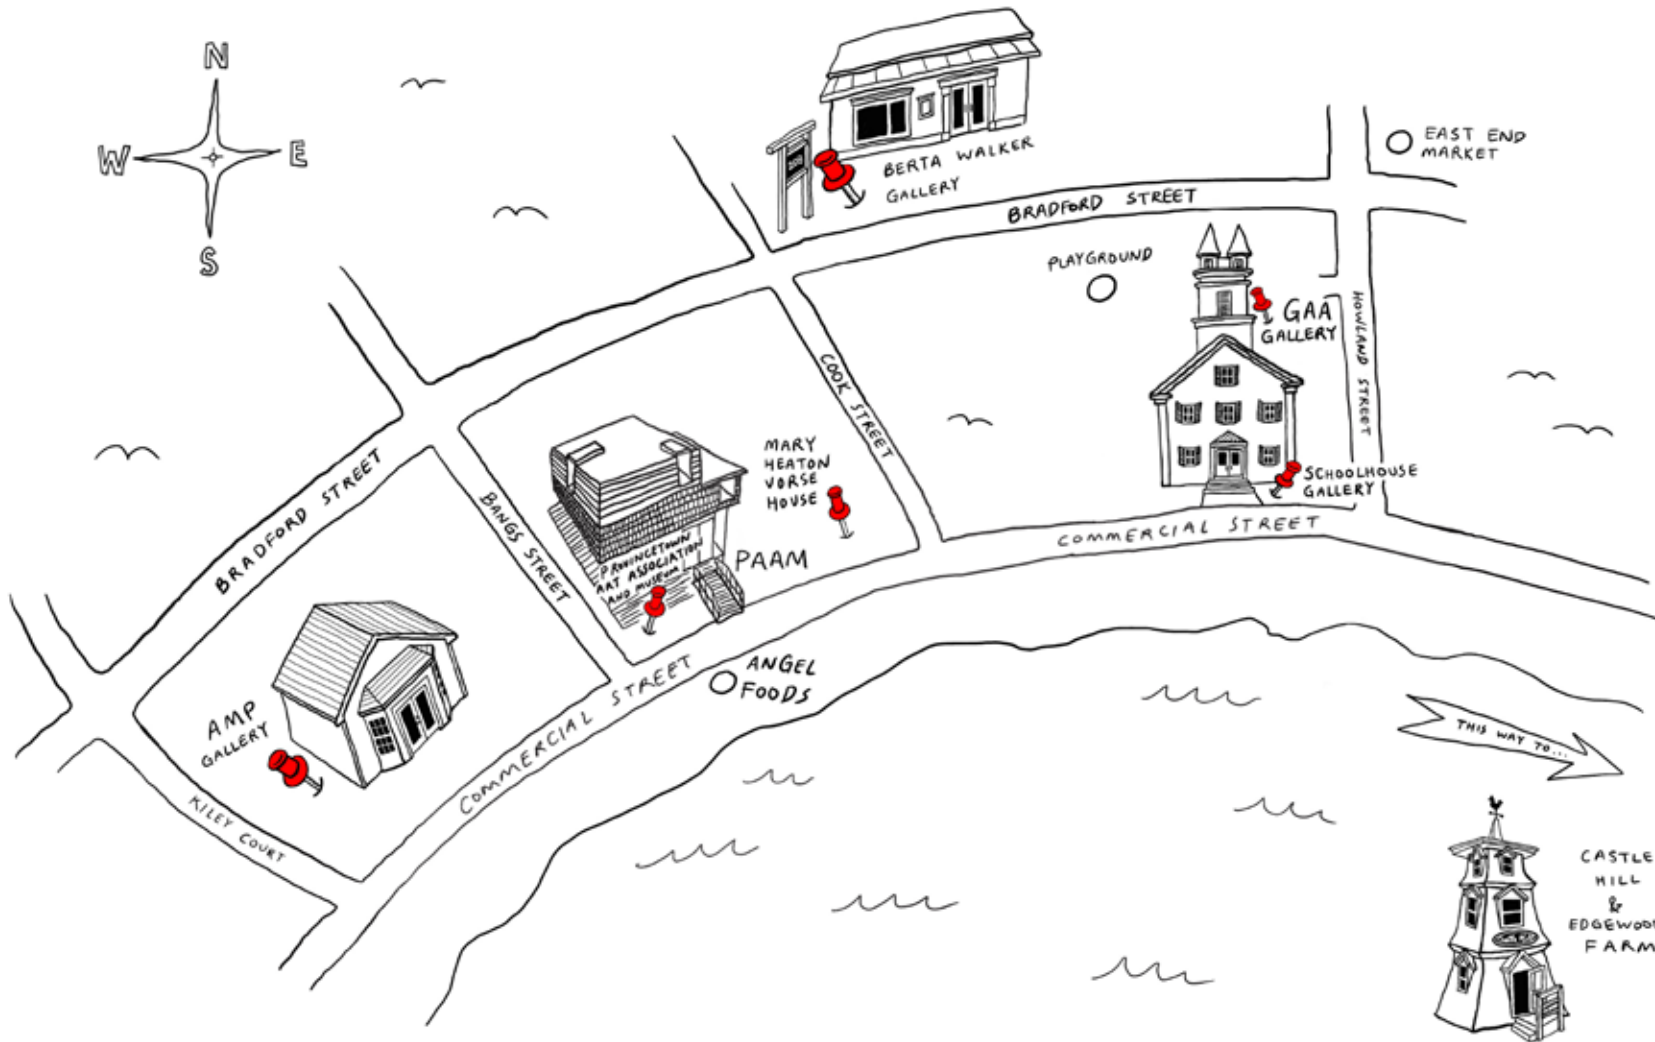

CASTLE HILL'S 50TH ANNIVERSARY

PAAM OPENING & GALLERY STROLL

FRIDAY, SEPTEMBER 23RD, 2022, 6-8 PM

PAAM

460 Commercial St.
508-487-1750

Berta Walker Gallery

208 Bradford St.
508-487-6411

The Schoolhouse Gallery

494 Commercial St
508-487-4800

GAA Gallery

494 Commercial St.
508-413-9621

AMP

432 Commercial St.
646-298-9258

QR Code. We are using QR codes which allow you to quickly access a webpage for more information on each exhibition. Point the camera on your smartphone at the code and a box will appear which will direct you to the website. **requires a smartphone with internet access.*

Castle Hill celebrates our artists and the galleries that support them!

Castle Hill Campus
10 Meetinghouse Road, Truro, MA

Edgewood Farm Campus
3 Edgewood Way, Truro, MA

Mailing Address: PO Box 756, Truro, MA 02666
email: info@castlehill.org / phone: 508.349.7511